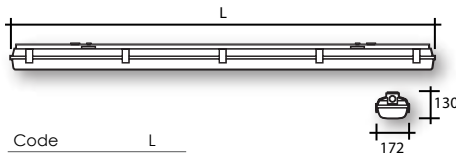

ZONE LED

Code	L
ZEXLED12700	702
ZEXLED14700	1312
ZEXLED15700	1612

- The Zone LED is an ExnA certified light fitting designed for maximum light output.
- Low maintenance high output LED light source. Energy efficient control.
- Robust, long life GRP moulded body & polycarbonate diffuser.
- Available in 3 lengths.
- Gas Zone 2 and Dust Zone 22 protection.
- Emergency option available.

Code	Description	Watt
ZEXLED12700	Zone 2 & 22 Cat 3 2950 lm, length 702mm - LED	28
ZEXLED14700	Zone 2 & 22 Cat 3 5900 lm, length 1312mm - LED	56
ZEXLED15700	Zone 2 & 22 Cat 3 7375 lm, length 1612mm - LED	71