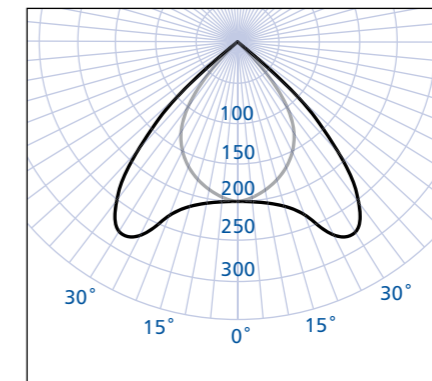

Photometry

WISE258/C2