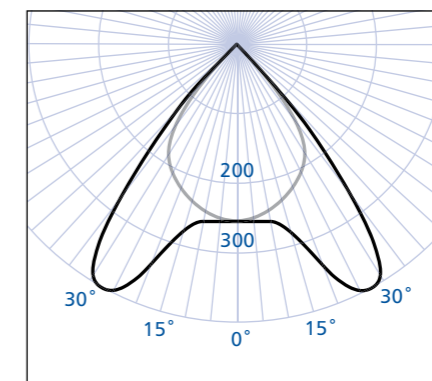

WISE254/T5/HF

Specification Guide

Highly specular louvre – T8 tubes

Order Code	Watt	L	W	A	B
WISE236/C2	2 x 36	1260	266	960	190
WISE258/C2	2 x 58	1560	266	1260	190

Low brightness louvre – T8 tubes

Order Code	Watt	L	W	A	B
WISE236/LB	2 x 36	1260	266	960	190
WISE258/LB	2 x 58	1560	266	1260	190

Highly specular louvre – T5 tubes

Order Code	Watt	L	W	A	B
WISE254/T5/HF	2 x 54	1213	238	960	190
WISE280/T5/HF	2 x 80	1513	238	1260	190

Example order code:
WISE258/C2/HFDDIM – A 2 x 58 watt T8 fluorescent surface mounted luminaire with a highly specular anodised louvre and fitted with digital dimming high frequency control gear. Supplied without lamp.