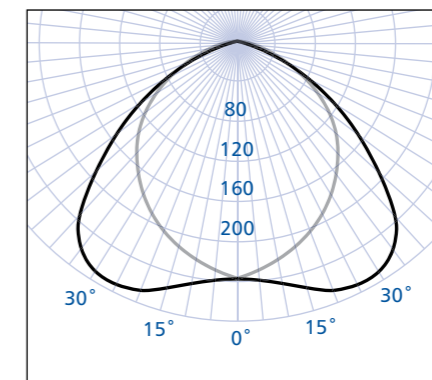

WISE258/LB