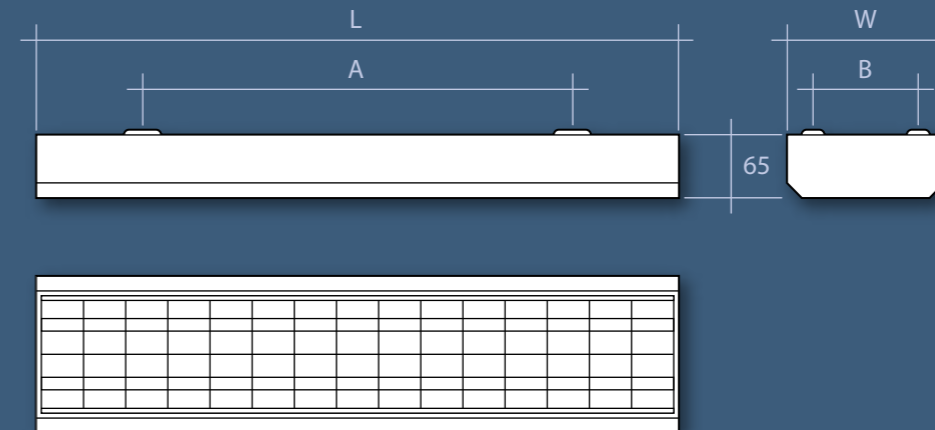

Applications:

- Reception areas
- Commercial offices
- Schools
- Meeting rooms
- Retail applications

Lamp Options

T8: 26mm Fluorescent Tube
T5: 16mm Fluorescent Tube

Standard Features

- Choice of T8 or T5 fluorescent luminaires
- Quality switch start control gear, high frequency available
- Slim profile neatly blends into the installation
- All louvres are anodised for long and efficient service life
- Powder coated white to RAL9010 for a superior finish
- Louvres are held in place with quick release springs and are fitted with earth leads
- No light spill on the corners for improved visual appearance
- Fabricated on the most modern equipment available to ensure perfect construction

| Order Code | Watt | L | W | A | B |
|------------|--------|------|-----|------|-----|
| WISE236/LB | 2 x 36 | 1260 | 266 | 960 | 190 |
| WISE258/LB | 2 x 58 | 1560 | 266 | 1260 | 190 |

Highly specular louvre – T5 tubes