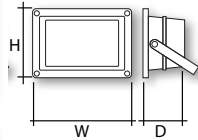

WARSASH LED

/PIR OPTION

Code	H	W	D
DFLED10	85	82	115
DFLED20	100	140	180
DFLED30	125	185	220
DFLED10/PIR	135	82	115
DFLED20/PIR	140	140	180
DFLED30/PIR	185	185	220

DFLED30W/PIR

A range of installation columns and brackets are available - Please contact our sales team for further information.