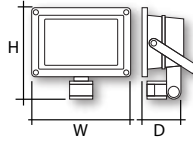

WARSASH LED

/PIR OPTION

Code	H	W	D
DFLED10	85	82	115
DFLED20	100	140	180
DFLED30	125	185	220
DFLED10/PIR	135	82	115
DFLED20/PIR	140	140	180
DFLED30/PIR	185	185	220

DFLED30W/PIR

A range of installation columns and brackets are available - Please contact our sales team for further information.