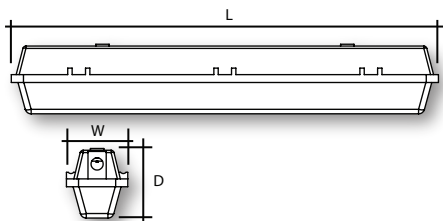

# TAURUS ZONE 2

Linear IP65

HAZARDOUS AREA LIGHTING

- The Zone LED is an ExnA certified light fitting designed for maximum light output.
- Low maintenance high output LED light source. Energy efficient control.
- Robust, long life GRP moulded body & polycarbonate diffuser.
- Gas Zone 2 and Dust Zone 22 protection.
- Emergency option available.

Code	Watts	Delivered lumens	Lumens per Watt	L (mm)	W (mm)	D (mm)	Weight (kg)
ZEXLED12700	28	2950	105	702	102	108	5.0
ZEXLED14700	56	5900	105	1312	102	108	6.0
ZEXLED15700	71	7375	104	1612	102	108	8.5

**Optional Features** (add suffix to order code)  
/M3: ZEXLED14700 & ZEXLED15700 3hr integral emergency