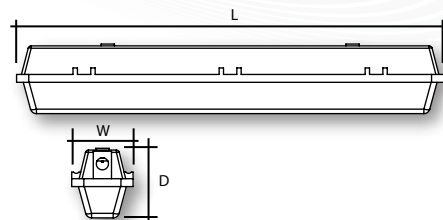

## Technical Specification

- GRP body with polycarbonate diffuser.
- Surface mount.
- Atex Zone 2, 22 approved.
- IP65.
- Tested for areas of low risk of mechanical impact.
- Integral emergency available.

## Product Specification

Code	Watts	Delivered lumens	L x W x D (mm)	Zone	Weight (kg)
ZEXLED12700	30	2660	702 x 102 x 108	2	2.8
ZEXLED14700	60	5317	1312 x 102 x 108	2	3.2
ZEXLED15700	75	5760	1612 x 102 x 108	2	3.4