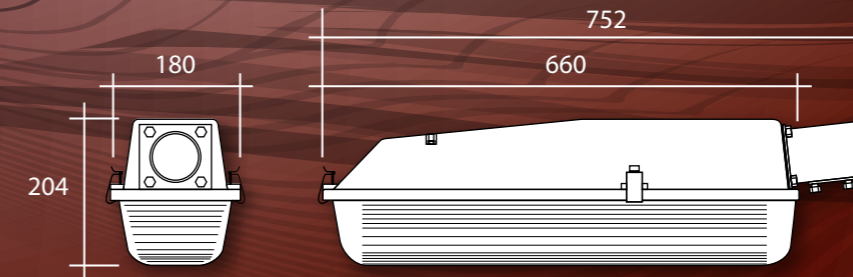

Product Specification

- Certified ingress protection to IP65
- Philips Fortimo LED LLM
- Optimal for 3 - 6 m posts.
- High quality LED light (4000K with Ra 75)
- No light depreciation (constant lumen output) – 50000 hrs
- Electronic LED driver
- Stainless clips

LV LED

- High quality glass reinforced pressed polyester body

- Polycarbonate cover – Fresnel lens

LVS LED

- High quality glass reinforced pressed polyester body

- Flat glass cover

LVS LED AL

- Grey painted die-cast high-pressure aluminium

- Polycarbonate cover – Fresnel lens

Note:

The fittings are delivered with flange, but type of flange must be specified in order.

- For photometry details refer to Page 219 graph ref PC050

Optional Features

(Add suffix to order code)

/NEMA: Dusk to dawn sensing photo electric cell

/FTB: Fused terminal block

/GF: Toughened front glass

/GB: Toughened glass bowl

/TI: Timed ignitor to prevent lamp cycling

Note Astra spigot required if post top mounting - Order Code: ASTRASPIG76F/60M

Optional Accessories

/V: Flange for bracket

/S: Flange for pole

/POJ: Terminal block with fuse

Lamp Options

LED: Light Emitting Diode

Order Codes

Including Lamps

LV LED

Order Code	Watt	Lamp
LVLED1100	18	LED
LVLED1800	28	LED
LVLED3000	37	LED

LVS LED

Order Code	Watt	Lamp
LVSLED1800	28	LED
LVLED3000	37	LED

LVS LED AL

Order Code	Watt	Lamp
LVLEDAL1100	18	LED
LVLEDAL1800	28	LED
LVLEDAL3000	37	LED
LVLEDAL4500	55	LED

Example order code:

LVLED1800 – A 28 watt Street-LED lantern.