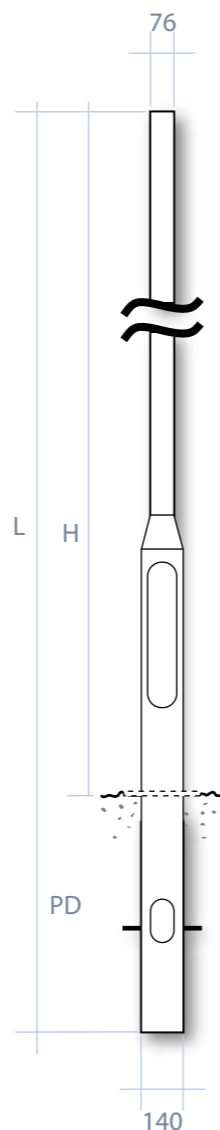

### Hot dipped galvanised Parallel Sided Poles with access door

Order Code	Root Mnt	Flange Mnt	H (m)	L (m)	PD (m)	Kg
	COL4RM76	COL4FM76	4	4.8	0.8	30
	COL5RM76	COL5FM76	5	5.5	0.8	37
	COL6RM76	COL6FM76	6	6.7	1.0	45

Astra 1,2 & 3 are designed for 60mm poles. To use with these 76mm poles order the following adaptor: ASTRASPIG76F/60M

#### LV LED

Order Code	Watt	Lamp
LVLED1100	18	LED
LVLED1800	28	LED
LVLED3000	37	LED

#### LVS LED AL

Order Code	Watt	Lamp
LVLEDAL1100	18	LED
LVLEDAL1800	28	LED
LVLEDAL3000	37	LED
LVLEDAL4500	55	LED

Example order code:

LVLED1800 – A 28 watt Street-LED lantern.