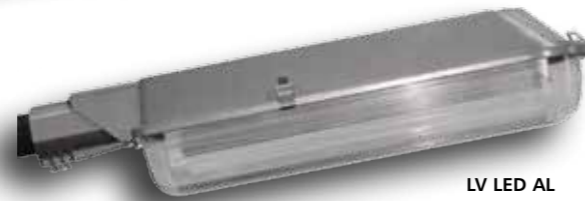

Multi-purpose exterior fitting for roads, streets, car parks, paths and others applications.

LV LED

LVS LED

LV LED AL

### Product Specification

- Certified ingress protection to IP65
- Philips Fortimo LED LLM
- Optimal for 3 - 6 m posts.
- High quality LED light (4000K with Ra 75)
- No light depreciation (constant lumen output) – 50000 hrs
- Electronic LED driver
- Stainless clips