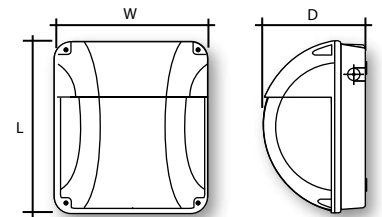

SPACER II

Solutions Wallpack

AMENITY LIGHTING

- LOW ENERGY**
- 6000K COOL WHITE**
- 3 YEAR* WARRANTY**
- IP65 RATING**
- IK08**
- CRI >80**
- OP. TEMP**
-20°C to +40°C
- VOLTAGE**
AC100 - 240V

- High strength die cast aluminium IP65 black body.
- UV stabilised opal polycarbonate cover and stainless steel screws.
- 120° beam angle.
- Dusk to dawn automatic switching available.

Code	Watts	Delivered lumens	Lumens per Watt	L (mm)	W (mm)	D (mm)	Weight (kg)
WPCLED30	30	2866	85	308	265	182	2.7

Optional Features (add suffix to order code)
 /M3: 3hr integral emergency
 /PEC: Dusk to dawn sensing photo-electric cell
 /HM11: Includes microwave sensor for On/Off