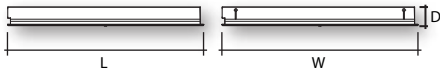

Backlit with constant light output

- Rigid resilient white finish metal frame and opal diffuser.
- LM80 tested.
- Colour 4000k as standard.
- Available in 3 sizes - 600 x 600, 1200 x 600 and 1200 x 300.

| Code | Watts | Delivered lumens | Lumens per Watt | L (mm) | W (mm) | D (mm) | Weight (kg) |
|---------------|-------|------------------|-----------------|--------|--------|--------|-------------|
| CLP35/6X6/4K | 35 | 3500 | 100 | 595 | 595 | 90 | 2.6 |
| CLP35/12X3/4K | 35 | 3500 | 100 | 1195 | 295 | 90 | 3.9 |
| CLP60/12X6/4K | 60 | 6800 | 113 | 1195 | 595 | 90 | 5.6 |