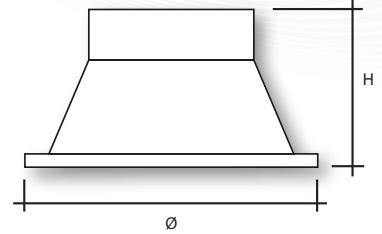

wirefield RANDO

40,000 hrs
L70/B50

**RECESSED IP44
DOWNLIGHT**

Technical Specification

- Aluminium housing with opal diffuser.
- Recessed mounting.
- IP44.
- IK04.
- Fixed output driver.

Features

Wattage	7w to 20w
Lumens per Watt	Up to 100
CRI	80
L**B**	40,000 hours L70 B50
Driver	Fixed Output
Colour Temperature	4000k
Temperature Rating	0°C to +30°C (excluding emergency)

LIGHTING INNOVATION FOR COMMERCIAL APPLICATIONS

Product Specification

Code	Watts	Delivered lumens	Ø x H (mm)	Cut Out (mm)	Weight (kg)
RAN1073K	7	660	92 x 64	75	0.11
RAN1103K	10	930	113 x 64	95	0.16
RAN1143K	14	1330	174 x 64	150	0.28
RAN1203K	20	1960	244 x 64	200	0.53
RAN1074K	7	700	92 x 64	75	0.11
RAN1104K	10	980	113 x 64	95	0.16
RAN1144K	14	1400	174 x 64	150	0.28
RAN1204K	20	2060	244 x 64	200	0.53