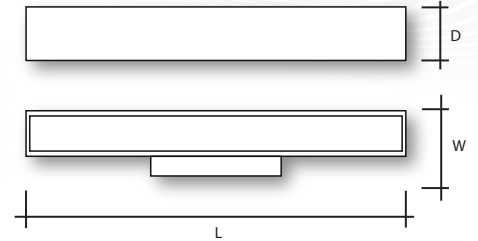

wirefield PROLED 75 WLL

75,000 hrs
L80/B50

**DECORATIVE
WALL MOUNTED**

Technical Specification

- Powder coated light grey steel body.
- Opal polycarbonate diffuser.
- IP44
- IK05
- RAL colour options.

Features

Product Specification

Code	Watts	Delivered lumens	CCT	L x W x D (mm)	Weight (kg)
WLL1144K	14	1594	4000K	580 x 85 x 75	2.0
WLL1204K	20	2168	4000K	580 x 85 x 75	2.0
WLL1304K	30	2940	4000K	580 x 85 x 75	2.0