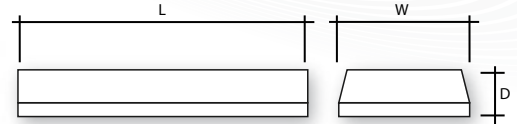

wirefield

PROLED 75 IWS HP SPORT

75,000 hrs
L80/B50

**SURFACE OR SUSPENDED
SPORT / MULTI-BAY**

Technical Specification

- White painted aluminium body.
- Surface or suspended mounting.
- IP65.
- IK10.
- Integral emergency options.
- Multiple beam angles available .

LIGHTING INNOVATION FOR INDUSTRIAL APPLICATIONS

Product Specification

Code	Watts	Delivered lumens	L x W x D (mm)	Weight (kg)
IWS1734KASPT90HP	73	9875	435 x 343 x 93	2.8
IWS1854KASPT90HP	85	11384	435 x 343 x 93	2.8
IWS11454KBSPT90HP	145	19749	435 x 343 x 93	2.8
IWS11714KBSPT90HP	171	22769	645 x 343 x 93	4.3
IWS12184KCSPT90HP	218	29624	645 x 343 x 93	4.3
IWS12564KCSPT90HP	256	34153	945 x 343 x 93	6.5