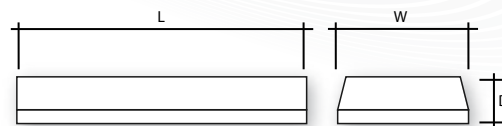

wirefield PROLED 75 IWS HP

Product Specification

Code	Watts	Delivered lumens	L x W x D (mm)	Weight (kg)
IWS1734KA90HP	73	11000	435 x 343 x 78	2.8
IWS1854KA90HP	85	12680	435 x 343 x 78	2.8
IWS11454KB90HP	145	22000	645 x 343 x 78	4.3
IWS11714KB90HP	171	25360	645 x 343 x 78	4.3
IWS12184KC90HP	218	33000	945 x 343 x 78	6.5
IWS12564KC90HP	256	38000	945 x 343 x 78	6.5

Control Options

Driver Options:

Fixed Output

DALI Driver

CF – never off

CF – off 1 minute

CF – off 30 minutes

Sensor Options:

PIR/7M - PIR up to 7m on/off

PIR/12M - PIR up to 12m on/off

PIR/15M - PIR up to 15m on/off

LED Options

Additional Options:

30 x 70° beam angle

40 x 40° beam angle

60 x 60° beam angle

90 x 90° beam angle

120 x 120° beam angle

Emergency Options

Emergency Options:

3hr Integral Maintained

3hr Integral Maintained Self Test

3hr Integral with DALI Interface

Accessories

Optional Accessories:

Wireguard

Full photometry and LDT files available on request

Designed & manufactured to comply with EN 60598 and are CE certified

LIGHTING INNOVATION FOR INDUSTRIAL APPLICATIONS

Tel: 0844 847 5100 Fax: 0844 847 5101 Web: www.wirefield.co.uk Email: sales@wirefield.co.uk