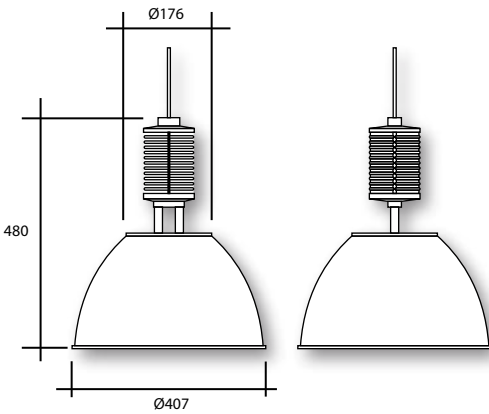

wirefield

PROLED50 S816

50,000 hrs
L80/B10

PENDANT

Technical Specification

- Powder coated die cast aluminium body.
- MacAdam 2 SDCM.
- RAL9006 – Silver, RAL9016 – White, RAL9005 – Black.
- Integral adjustable driver.
- Citizen 6th Generation LED COB.
- IP20.
- Acrylic or aluminium shade.

Product Specification

COB38	CRI90+ 3000K Below BBL	CRI90+ 4000K	Reflector Options	Colour Options
25w (650ma)	2800lm	3000lm	10° 24° 30° 50°	Silver, White, Black
35W (900ma)	3625lm	3875lm	10° 24° 30° 50°	Silver, White, Black
43w (1050ma)	4075lm	4350lm	10° 24° 30° 50°	Silver, White, Black