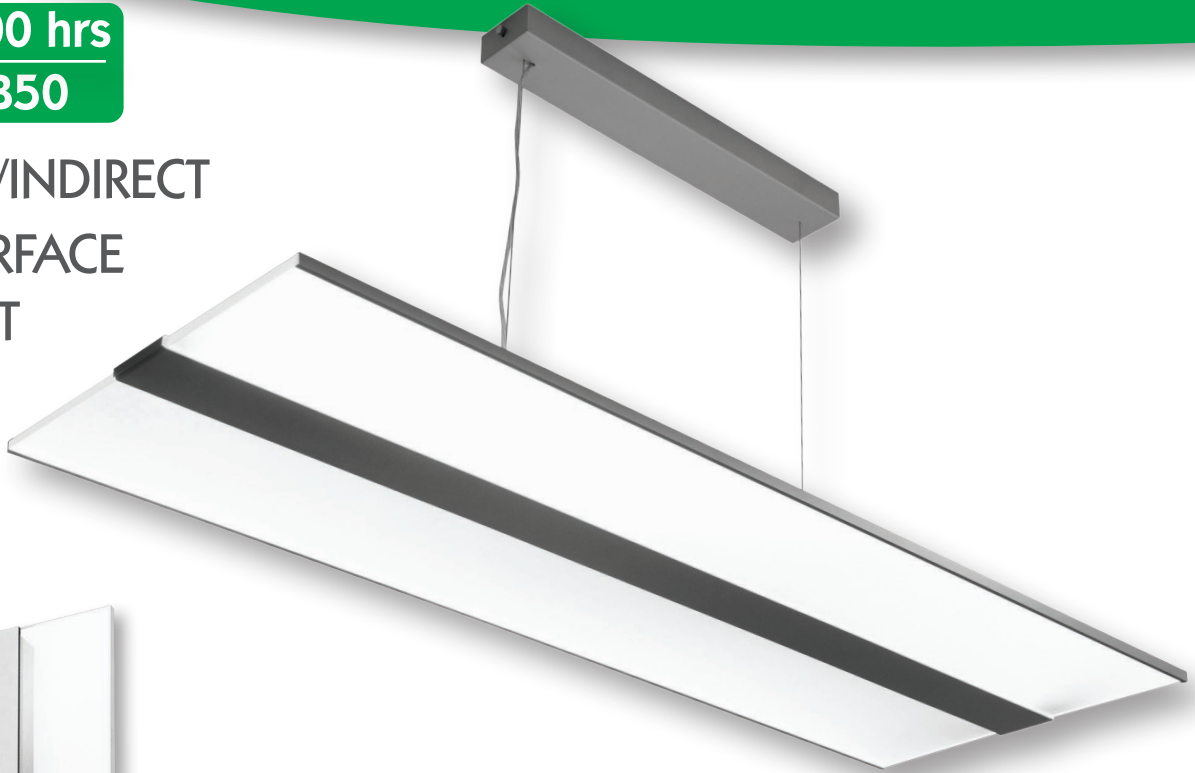

# wirefield PROLED 100 TRF

**100,000 hrs**  
**L80/B50**

**DIRECT/INDIRECT  
OR SURFACE  
MOUNT**

**SURFACE  
MOUNT**

## Technical Specification

- Translucent acrylic with central metal section.
- Surface mount 600mm or suspended 1200mm luminaire.
- Direct/Indirect luminaire.
- IP20.
- IK05.
- Emergency not available.