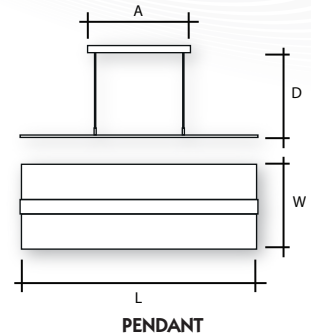

## Technical Specification

- Translucent acrylic with central metal section.
- Surface mount 600mm or suspended 1200mm luminaire.
- Direct/Indirect luminaire.
- IP20.
- IK05.
- Emergency not available.

## Product Specification

Code	Watts	Delivered lumens	L x W x D (mm)	A (mm)	Weight (kg)
TRF25/S	26	2500	638 x 435 x 49	-	4.5
TRF41/P	44	4100	1227 x 435 x 49	500	7.0
TRF58/P	63	5800	1227 x 435 x 49	500	7.0
TRF71/P	77	7100	1227 x 435 x 49	500	7.0