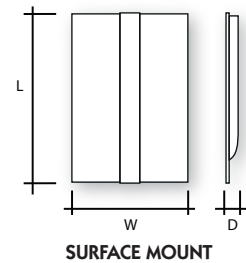

## Technical Specification

- Translucent acrylic with central metal section.
- Surface mount 600mm or suspended 1200mm luminaire.
- Direct/Indirect luminaire.
- IP20.
- IK05.
- Emergency not available.

## Product Specification

Code	Watts	Delivered lumens	L x W x D (mm)	A (mm)	Weight (kg)
TRF25/S	26	2500	638 x 435 x 49	-	4.5
TRF41/P	44	4100	1227 x 435 x 49	500	7.0
TRF58/P	63	5800	1227 x 435 x 49	500	7.0
TRF71/P	77	7100	1227 x 435 x 49	500	7.0