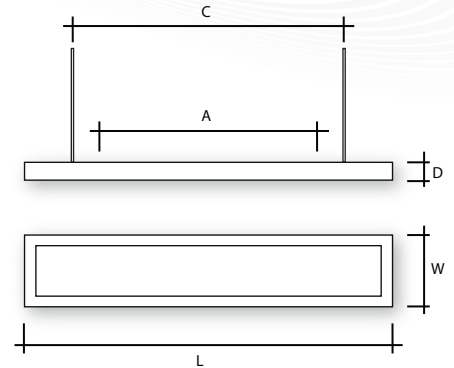

## Technical Specification

- Steel powder coated RAL 9007 grey or RAL9003 white with polished aluminium louvre.
- Surface mounted or suspended via 2m kit (supplied seperately).
- Available in 4ft and 5ft lengths with lumen outputs tp to 6550.
- IP20
- IK05.
- Integral emergency available.

### Product Specification

Code	Watts	Delivered lumens	L x W x D (mm)	A (mm)	C (mm)	Weight (kg)
REL1194K121	19	2100	1245 x 160 x 55	900	990	2.5
REL2134K122	26	3050	1245 x 245 x 55	900	990	4.0
REL2204K122	39	4100	1245 x 245 x 55	900	990	4.0
REL1304K151	30	3200	1545 x 160 x 55	1200	1290	3.0
REL2224K152	43	4900	1545 x 245 x 55	1200	1290	5.0
REL2304K152	60	6500	1545 x 245 x 55	1200	1290	5.0