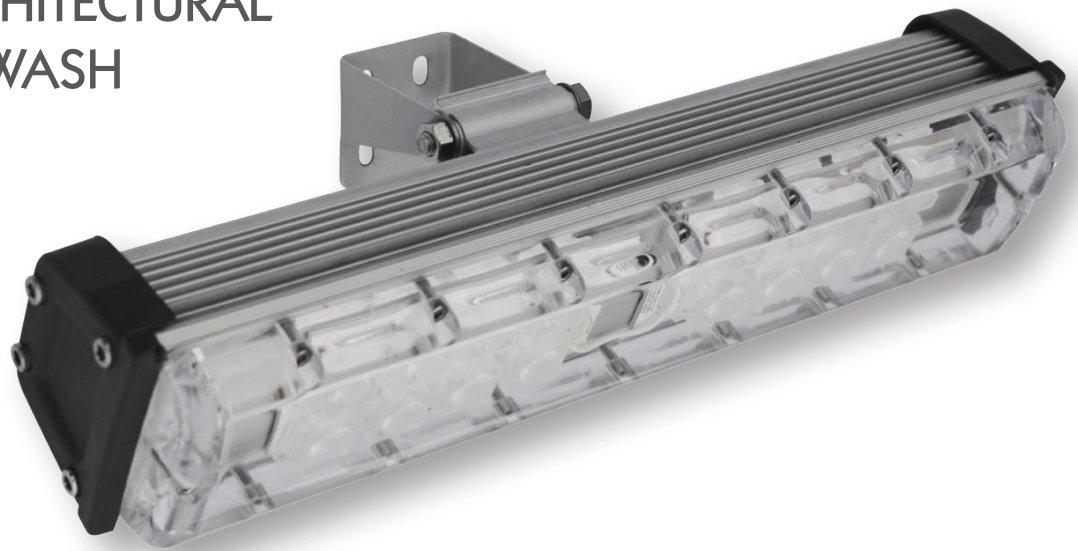

wirefield PROLED 100 EBO

100,000 hrs
L90/B10

COMPACT ARCHITECTURAL LINEAR WALL-WASH

Technical Specification

- Extruded aluminium body.
- UV resistant polycarbonate diffuser.
- Choice of 6 optics.
- IP66.
- IK09.

Features

Wattage	25w
Lumens per Watt	Up to 114
CRI	70+
L**B**	100,000 hours L90 B10
Driver	Fixed Output / Dali
Colour Temperature	4000k
Temperature Rating	-25°C to +40°C

LIGHTING INNOVATION FOR ARCHITECTURAL APPLICATIONS

wirefield

PROLED 100 EBO

Product Specification

Code	Watts	Delivered lumens	CCT	L x W x D (mm)	Weight (kg)
EBO1254K90	25	2819	4000K	380 x 80 x 170	4.0

Control Options

Driver Options:

Fixed output

DALI