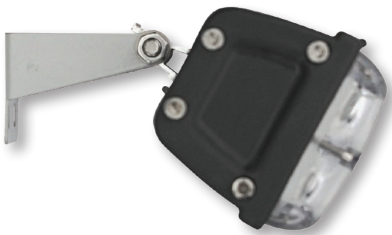

wirefield PROLED 100 EBO

100,000 hrs
L90/B10

COMPACT ARCHITECTURAL LINEAR WALL-WASH

Technical Specification

- Extruded aluminium body.
- UV resistant polycarbonate diffuser.
- Choice of 6 optics.
- IP66.
- IK09.

Features

Wattage	25w
Lumens per Watt	Up to 114
CRI	70+
L**B**	100,000 hours L90 B10
Driver	Fixed Output / Dali
Colour Temperature	4000k
Temperature Rating	-25°C to +40°C

LIGHTING INNOVATION FOR ARCHITECTURAL APPLICATIONS

wirefield

PROLED 100 EBO

Product Specification

Code	Watts	Delivered lumens	CCT	L x W x D (mm)	Weight (kg)
EBO1254K90	25	2819	4000K	380 x 80 x 170	4.0

Control Options

Driver Options:

Fixed output

DALI