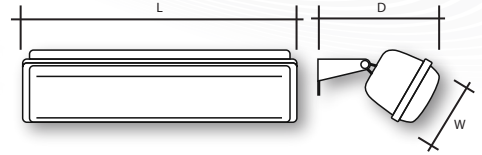

Features

Wattage	25w
Lumens per Watt	Up to 114
CRI	70+
L**B**	100,000 hours L90 B10
Driver	Fixed Output / Dali
Colour Temperature	4000k
Temperature Rating	-25°C to +40°C

LIGHTING INNOVATION FOR ARCHITECTURAL APPLICATIONS

wirefield

PROLED 100 EBO

Product Specification

Code	Watts	Delivered lumens	CCT	L x W x D (mm)	Weight (kg)
EBO1254K90	25	2819	4000K	380 x 80 x 170	4.0

Control Options

Driver Options:

Fixed output

DALI