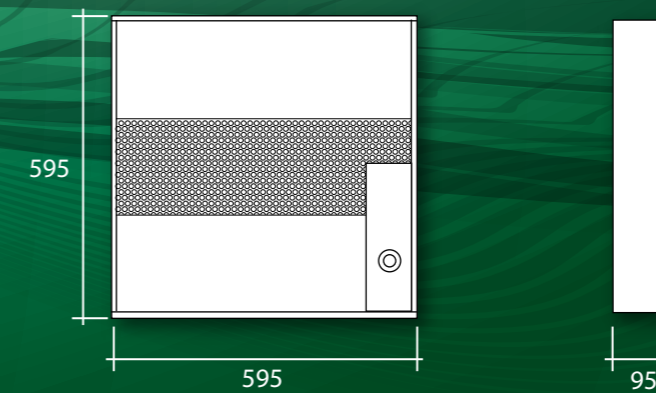

Designed and manufactured to comply with EN 60598 and is CE certified.

Lamp Options

PL-L: Compact Fluorescent