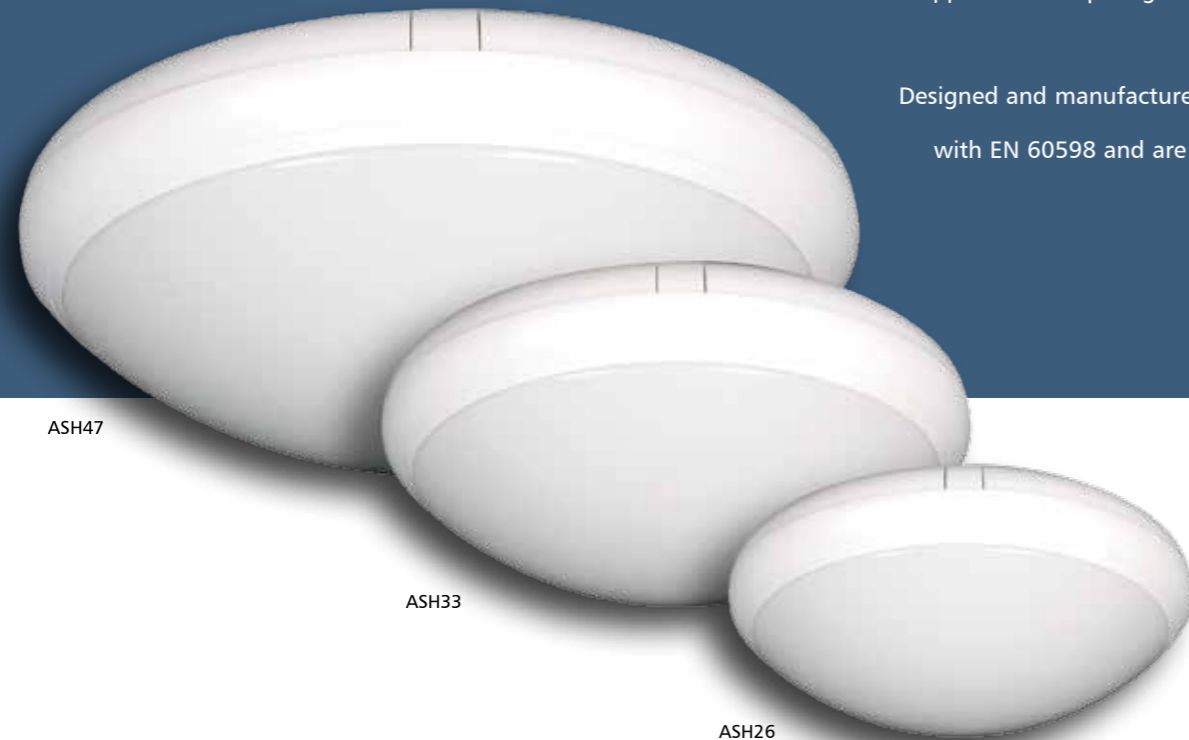

ASHURST IP65

AMENITY LUMINAIRES

For semi-decorative application

High efficiency energy saving compact fluorescent decorative bulkhead, incorporating a 2D lamp, ideally suited to both internal and external applications requiring an IP65 rating.

Designed and manufactured to comply with EN 60598 and are CE certified.

Lamp Options

2D: 2D Compact Fluorescent

Standard Features

- Certified ingress protection to IP65
- White gallery
- Quick release diffuser for speedy maintenance
- Unique push fit conduit entry from one side
- A choice of three sizes available
- High efficiency energy saving 2D lamp included
- Suitable for wall or ceiling mounting
- UV stabilised polycarbonate body and opal diffuser for maximum durability
- Quality integral control gear for long service life
- All gaskets are manufactured from heat resistant silicone rubber to ensure the IP65 rating

To order Features

(Add suffix to order code)

/FTB: Fused terminal block

/HF: High frequency control gear

/E3: Remote maintained three hour emergency (IP 20 rated)

/HF/E3INT: Integral high frequency and maintained three hour emergency